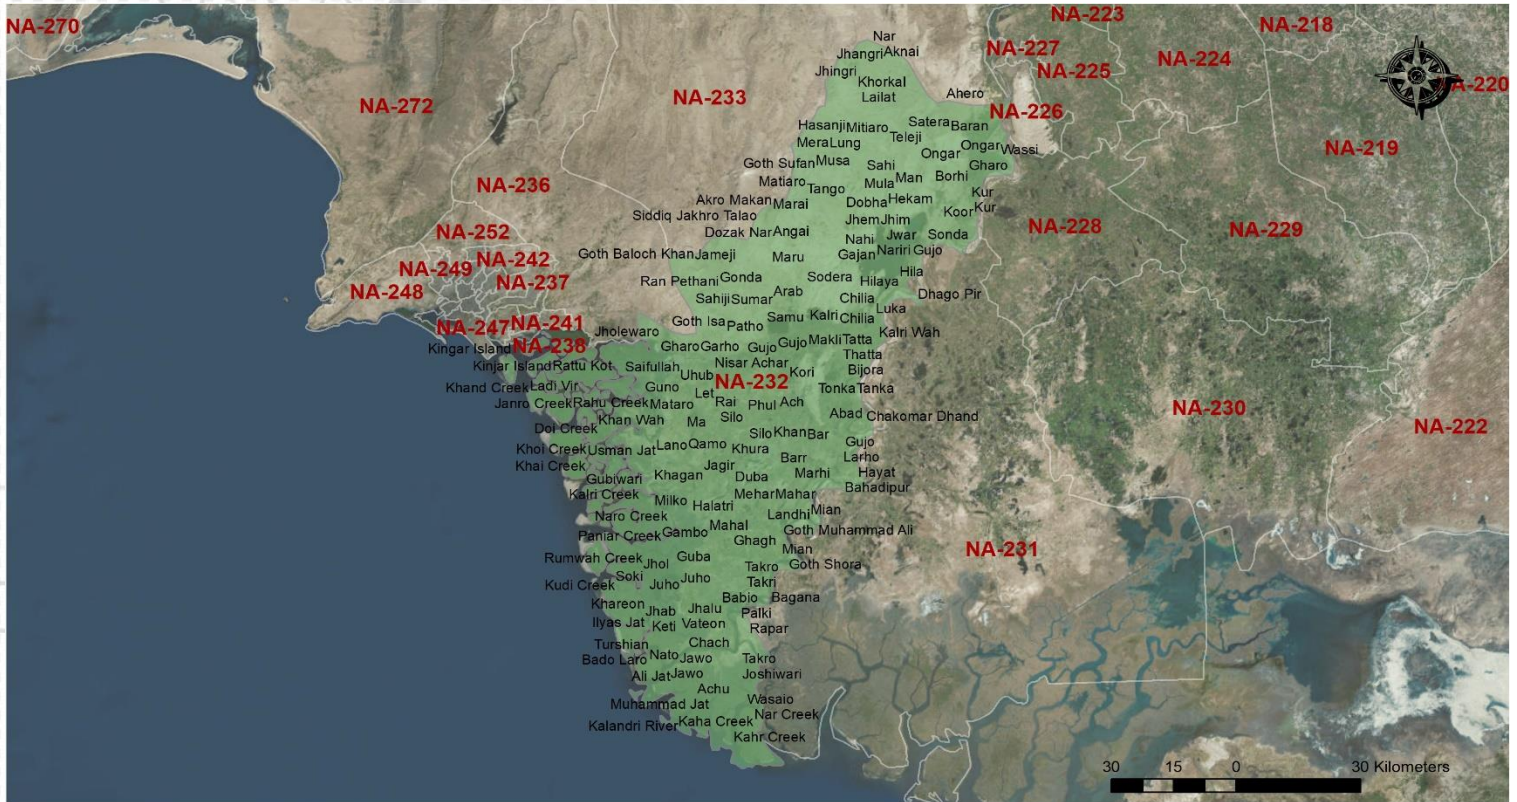

CONSTITUENCY PROFILE

NA-232 THATTA

SINDH

CONSTITUENCY
POPULATION

979,817

VOTER STATISTICS

Male

242,133

Female

198,196

Total

440,329

45%

of the total population
are registered as voters

POLLING STATIONS

68

Male

64

Female

265

Combined

397

Total

Number of polling stations where
registered voters exceed 1,200